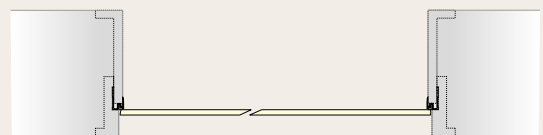

MONO

dimensions:

finish of the door leaf:

finish of the doorframe:

L93 Glass door

custom made up to 1.20m x 3.00m

tempered glass - acid etched

no doorframe visible