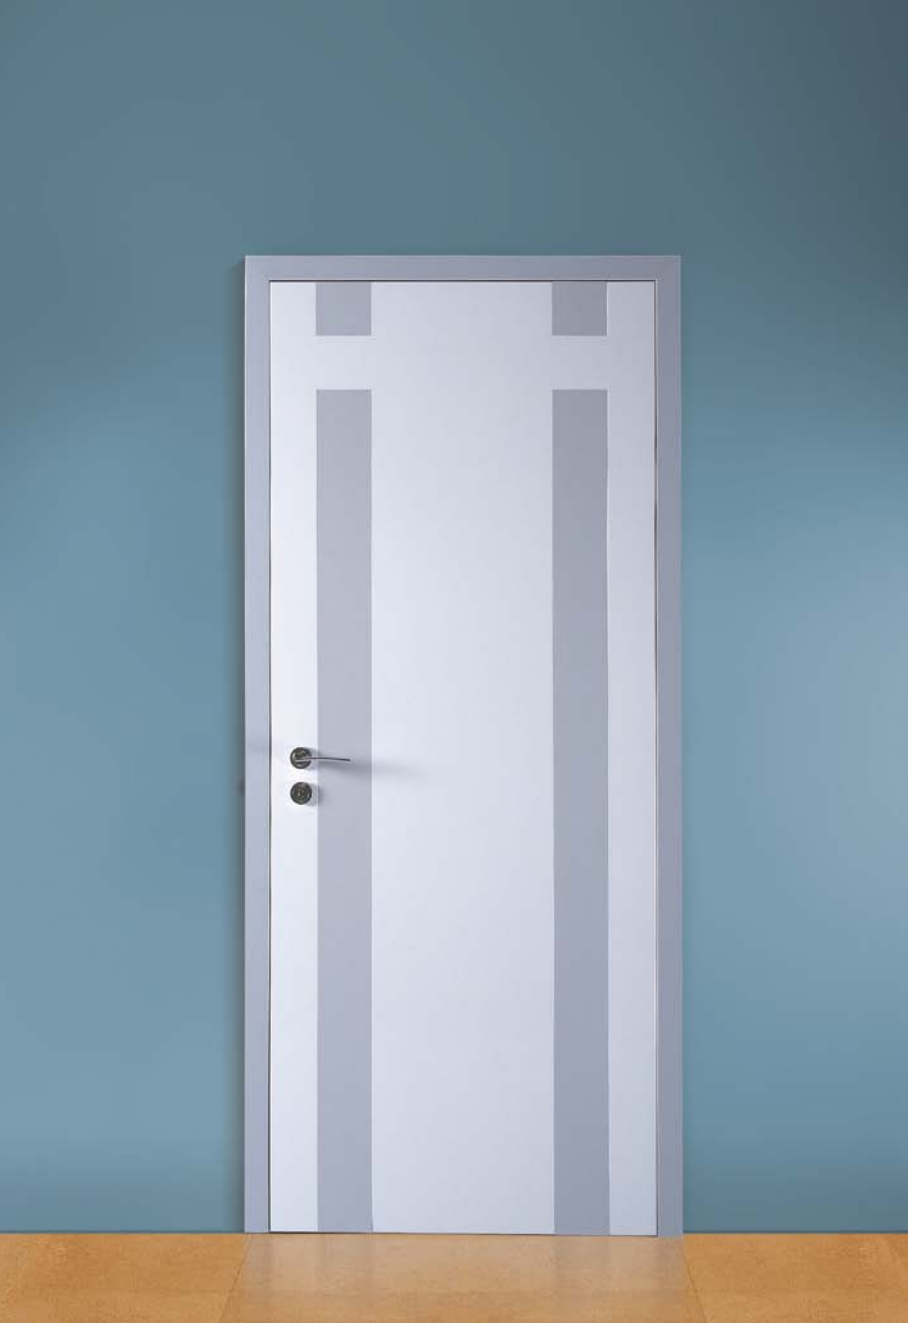

### **PASSO TEMPORALE**

dimensions:

finish of the door leaf:

finish of the doorframe:

### **DUE**

**L81.55 Lacquered door**

custom made up to 1.20m x 3.00m

white - PU lacquered mat

light grey - PU lacquered mat