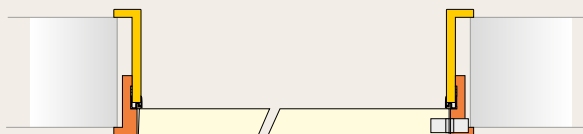

### **CALICE VETRO**

**L81.55 Glass door**

custom made up to 1.20m x 3.00m

tempered glass, acid etched  
or sand-blasted

grey metallic - PU lacquered