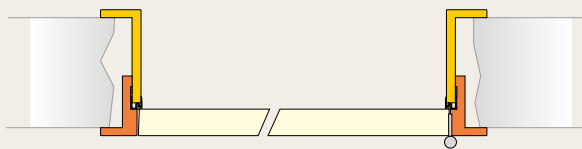

## **L81.35 Lacquered door**

inverse opening of the door

custom made up to 1.20m x 3.00m

medium brown - PU lacquered mat

medium brown - PU lacquered mat