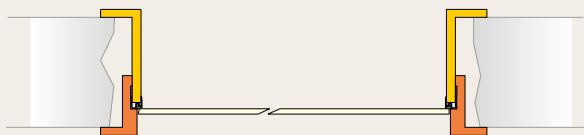

### **VETRO**

**L81.55 Glass door**

custom made up to 1.20m x 3.00m

tempered glass, acid etched or sand-blasted

grey metallic - PU lacquered