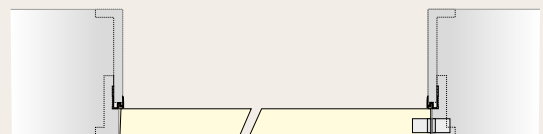

MONO

dimensions:
finish of the door leaf:

L93 Lacquered door

custom made up to 1.20m x 3.00m
medium brown - PU lacquered mat